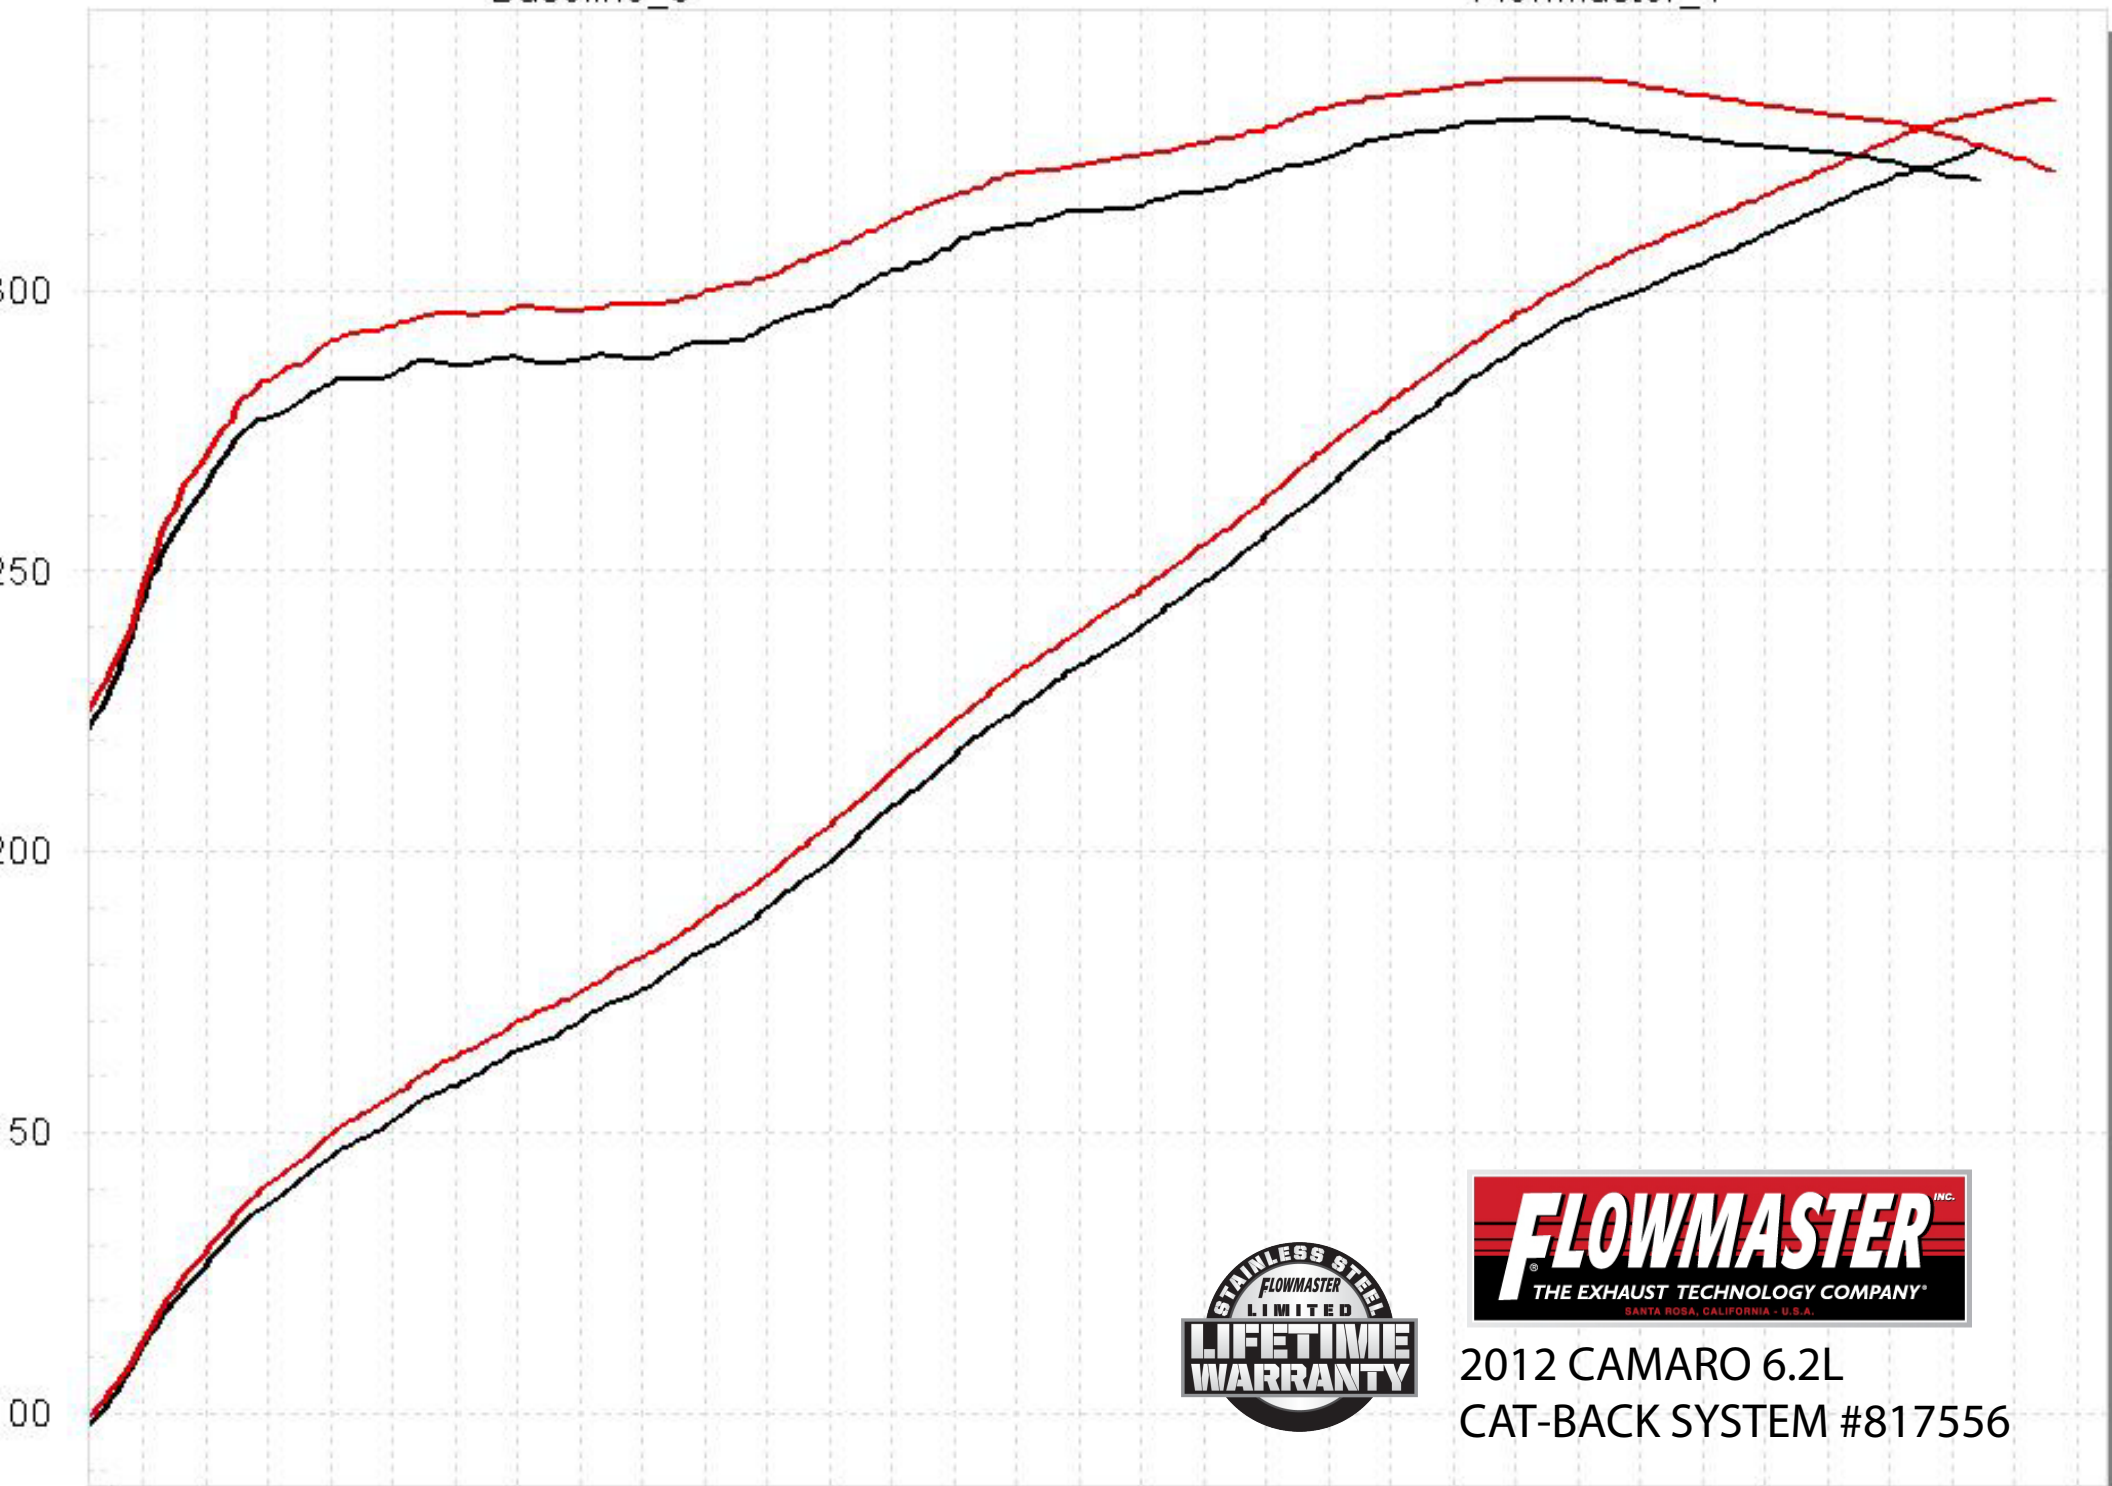

Baseline\_3

Flowmaster\_1

2012 CAMARO 6.2L  
CAT-BACK SYSTEM #817556